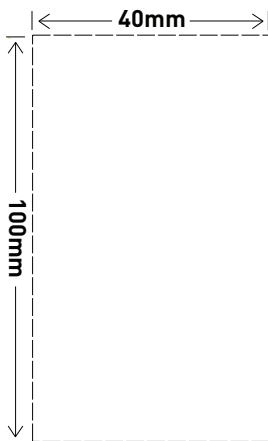

Glass and tile cut-out dimensions:

Legrand Australia
1300 369 777
www.legrand.com.au
ABN 31 000 102 661

Legrand New Zealand
0800 476 009
www.legrand.co.nz

Refer to your group buying office, Legrand Sales Representative or Legrand Sales Office for pricing.

Please note: specifications are subject to change without prior notice.