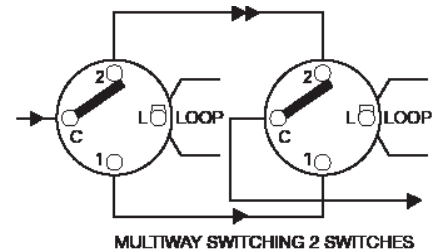

Glass and tile cut-out dimensions:

Legrand Australia
1300 369 777
www.legrand.com.au
ABN 31 000 102 661

Legrand New Zealand
0800 476 009
www.legrand.co.nz

Refer to your group buying office, Legrand Sales Representative or Legrand Sales Office for pricing.

Please note: specifications are subject to change without prior notice.